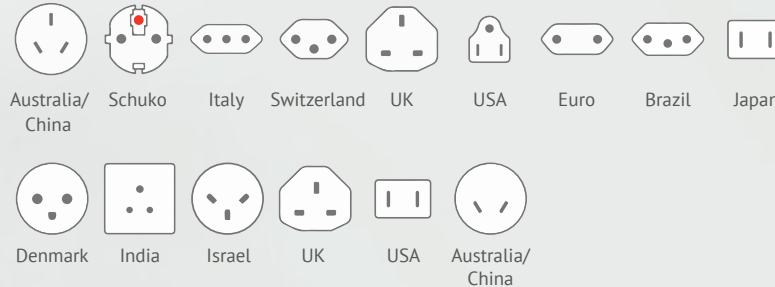

Travel Hub PRO

Output

Input

The compact, versatile World Adapter MUV USB from SKROSS® can do everything you want it to, all at once. While the adapter provides the correct connection for your electric razor, the dual USB charger module can top up the battery on both your smartphone and your tablet. All this is made possible by a dual USB charger, which has been directly integrated into a SKROSS® travel adapter for the first time. This means that during the charging process, the connection side of the adapter is left free and can be used without restriction. The dual USB port provides sufficient energy to charge two USB devices easily, even if another device is connected via the adapter at the same time.

Features

- ✓ Retractable plugs: Euro, USA/Japan, Australia/China, UK
- ✓ Input voltage: 100 V - 250 V
- ✓ Suitable for all 2-pole (unearthed) devices
- ✓ Lead Time: 3-5 Weeks
- ✓ MOQ: 50 units
- ✓ Dual USB port for charging USB devices
- ✓ Max. load: 2.5 A
- ✓ USB output: 5 V / 2400 mA

Printing Area and Branding Options

 Designated Branding Area
1-2 Spot Colour

Print Area Dimensions:
Top: 35 x 10mm

Product Size and Weight

Length: 63mm
Width: 50mm
Height: 53mm
Product Weight: 132g

Carton Specification