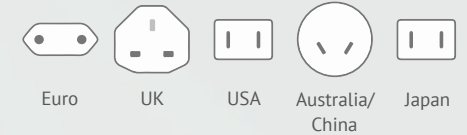

Travel Hub PRO

Output

Input

The compact, versatile World Adapter MUV USB from SKROSS® can do everything you want it to, all at once. While the adapter provides the correct connection for your electric razor, the dual USB charger module can top up the battery on both your smartphone and your tablet. All this is made possible by a dual USB charger, which has been directly integrated into a SKROSS® travel adapter for the first time. This means that during the charging process, the connection side of the adapter is left free and can be used without restriction. The dual USB port provides sufficient energy to charge two USB devices easily, even if another device is connected via the adapter at the same time.

Features

- ✓ Retractable plugs: Euro, USA/Japan, Australia/China, UK
- ✓ Input voltage: 100 V - 250 V
- ✓ Suitable for all 2-pole (unearthed) devices
- ✓ Lead Time: 3-5 Weeks
- ✓ MOQ: 50 units
- ✓ Dual USB port for charging USB devices
- ✓ Max. load: 2.5 A
- ✓ USB output: 5 V / 2400 mA

Printing Area and Branding Options

 Designated Branding Area
1-2 Spot Colour

Print Area Dimensions:
Top: 35 x 10mm

Product Size and Weight

Length: 63mm
Width: 50mm
Height: 53mm
Product Weight: 132g

Carton Specification