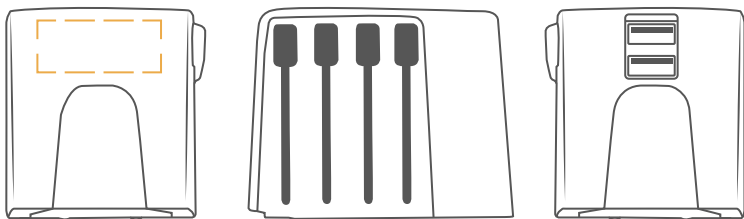

Travel Hub PRO

Output

Input

The compact, versatile World Adapter MUV USB from SKROSS® can do everything you want it to, all at once. While the adapter provides the correct connection for your electric razor, the dual USB charger module can top up the battery on both your smartphone and your tablet. All this is made possible by a dual USB charger, which has been directly integrated into a SKROSS® travel adapter for the first time. This means that during the charging process, the connection side of the adapter is left free and can be used without restriction. The dual USB port provides sufficient energy to charge two USB devices easily, even if another device is connected via the adapter at the same time.

Features

- ✓ Retractable plugs: Euro, USA/Japan, Australia/China, UK
- ✓ Input voltage: 100 V - 250 V
- ✓ Suitable for all 2-pole (unearthed) devices
- ✓ Lead Time: 3-5 Weeks
- ✓ MOQ: 50 units
- ✓ Dual USB port for charging USB devices
- ✓ Max. load: 2.5 A
- ✓ USB output: 5 V / 2400 mA

Printing Area and Branding Options

 Designated Branding Area
1-2 Spot Colour

Print Area Dimensions:
Top: 35 x 10mm

Product Size and Weight

Length: 63mm
Width: 50mm
Height: 53mm
Product Weight: 132g

Carton Specification

Size: 30 x 38.5 x 15cm
Quantity: 50
Weight: 8kg

What's included with your product

Product manual

Product packaging