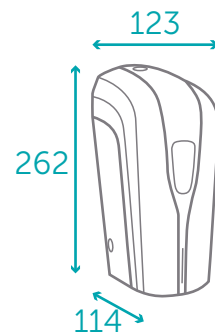

- ① Safe key hole placement
- ② Visible liquid level - transparent window
- ③ ABS plastic - durable and smooth surface
- ④ Infrared sensor - liquid dispensed automatically
- ⑤ Quality, refillable bottle inside, resistant plastic
- ⑥ Battery placement behind the bottle, 8pc AA batteries
- ⑦ On-Off switch. Dosage is adjustable. Once or twice for dosage
- ⑧ Electric adapter, no batteries needed

Dimensions:
123x262x114mm

Capacity:
1000ml

Weight:
0,96kg