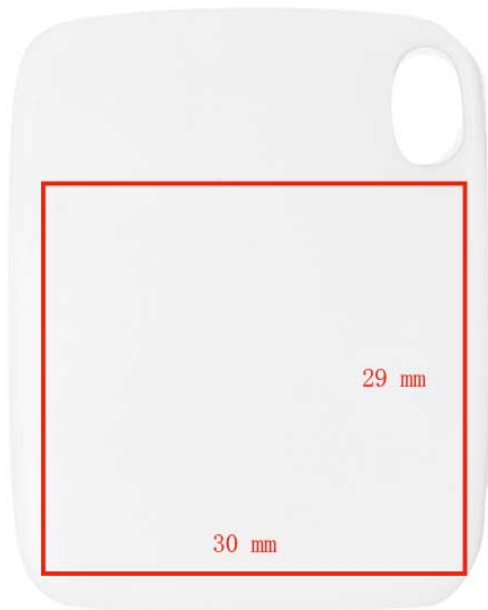

2240-WH ANTI LOST ECHO TAG

INFO

Color: WH

Dimensions (mm): 36 x 45 x 7

Product weight (g): 10

/ MOQ customised / 500

PRINT OPTIONS

Methode - MOQ - Imprint area in mm - Setupcosts (In euros)

9042 LED - - 29 x 30

Full color printing

Silk screen printing